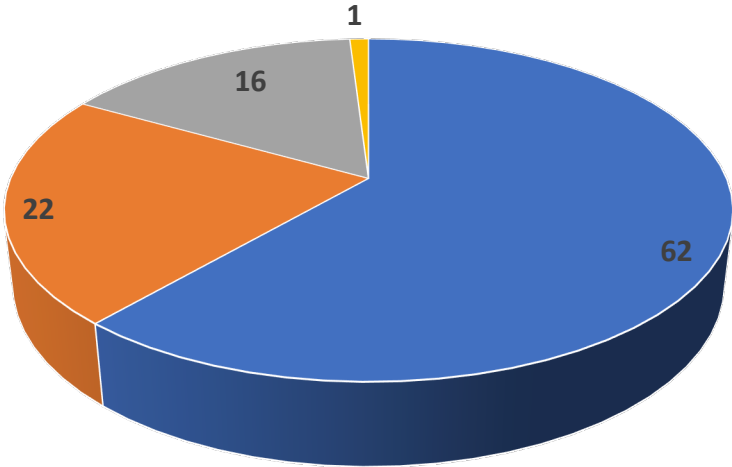

Incarceration Statistics

New Jersey

New Jersey has one of the highest racial disparities in incarceration rates with a ratio of approximately three Black people incarcerated for every one White person incarcerated.¹ Black Americans make up about 15% of New Jersey's population², and yet they make up 62% of the prison population.³

Prison Population⁴
13,799

Men in Prison⁴
12,773

Women in Prison⁴
1,026

Percent Correctional Population by Ethnic-Racial Group (2020) ³

■ Blacks ■ White ■ Hispanic ■ Asian

Incarceration Statistics New Jersey