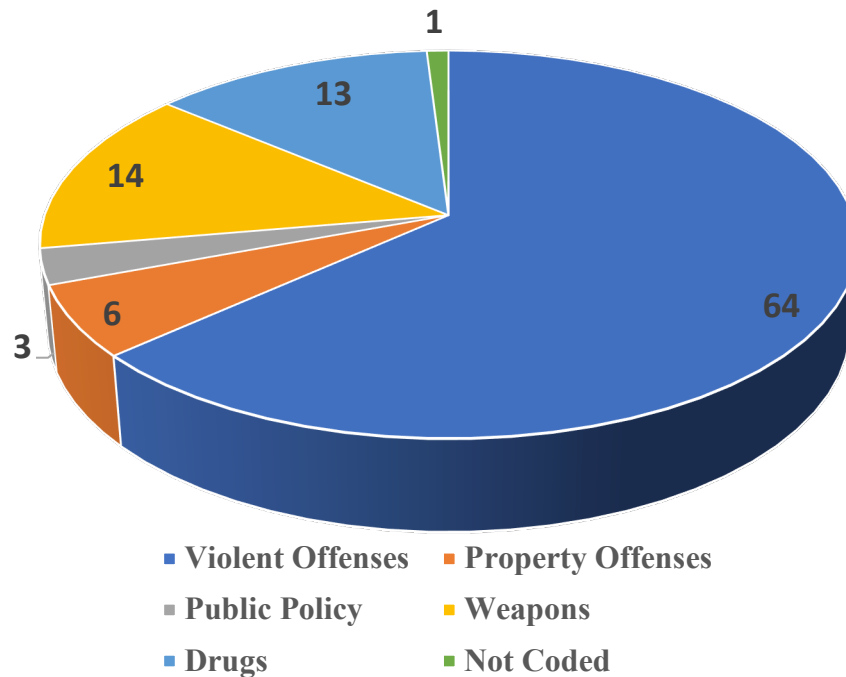

Incarceration Statistics New Jersey

Percent Correctional Population by Offense (2020)⁵

¹S.P. Sullivan | NJ Advance Media for NJ.com. (2016, June 14). *Racial disparity in N.J. prison rates highest in U.S., report finds.* nj.

<https://www.nj.com/politics/2016/06/nj_has_12_times_more_black_prisoners_than_white_on.htm>

²U.S. Census Bureau QuickFacts: New Jersey. (2020). Census Bureau QuickFacts.

<https://www.census.gov/quickfacts/NJ>

³Offenders in New Jersey Correctional Institutions on January 1, 2020, By Race/Ethnicity Identification.

<https://www.state.nj.us/corrections/pdf/offender_statistics/2020/2020_Race_Ethnicity.pdf>

⁴New Jersey Department of Corrections Offender Characteristics Report.

<https://www.state.nj.us/corrections/pdf/offender_statistics/2020/2020_EntireOffenderCharacteristics.pdf>

⁵Offenders in New Jersey Correctional Institutions on January 1, 2020, By Base Offense.

<https://www.state.nj.us/corrections/pdf/offender_statistics/2020/2020_Offense.pdf>