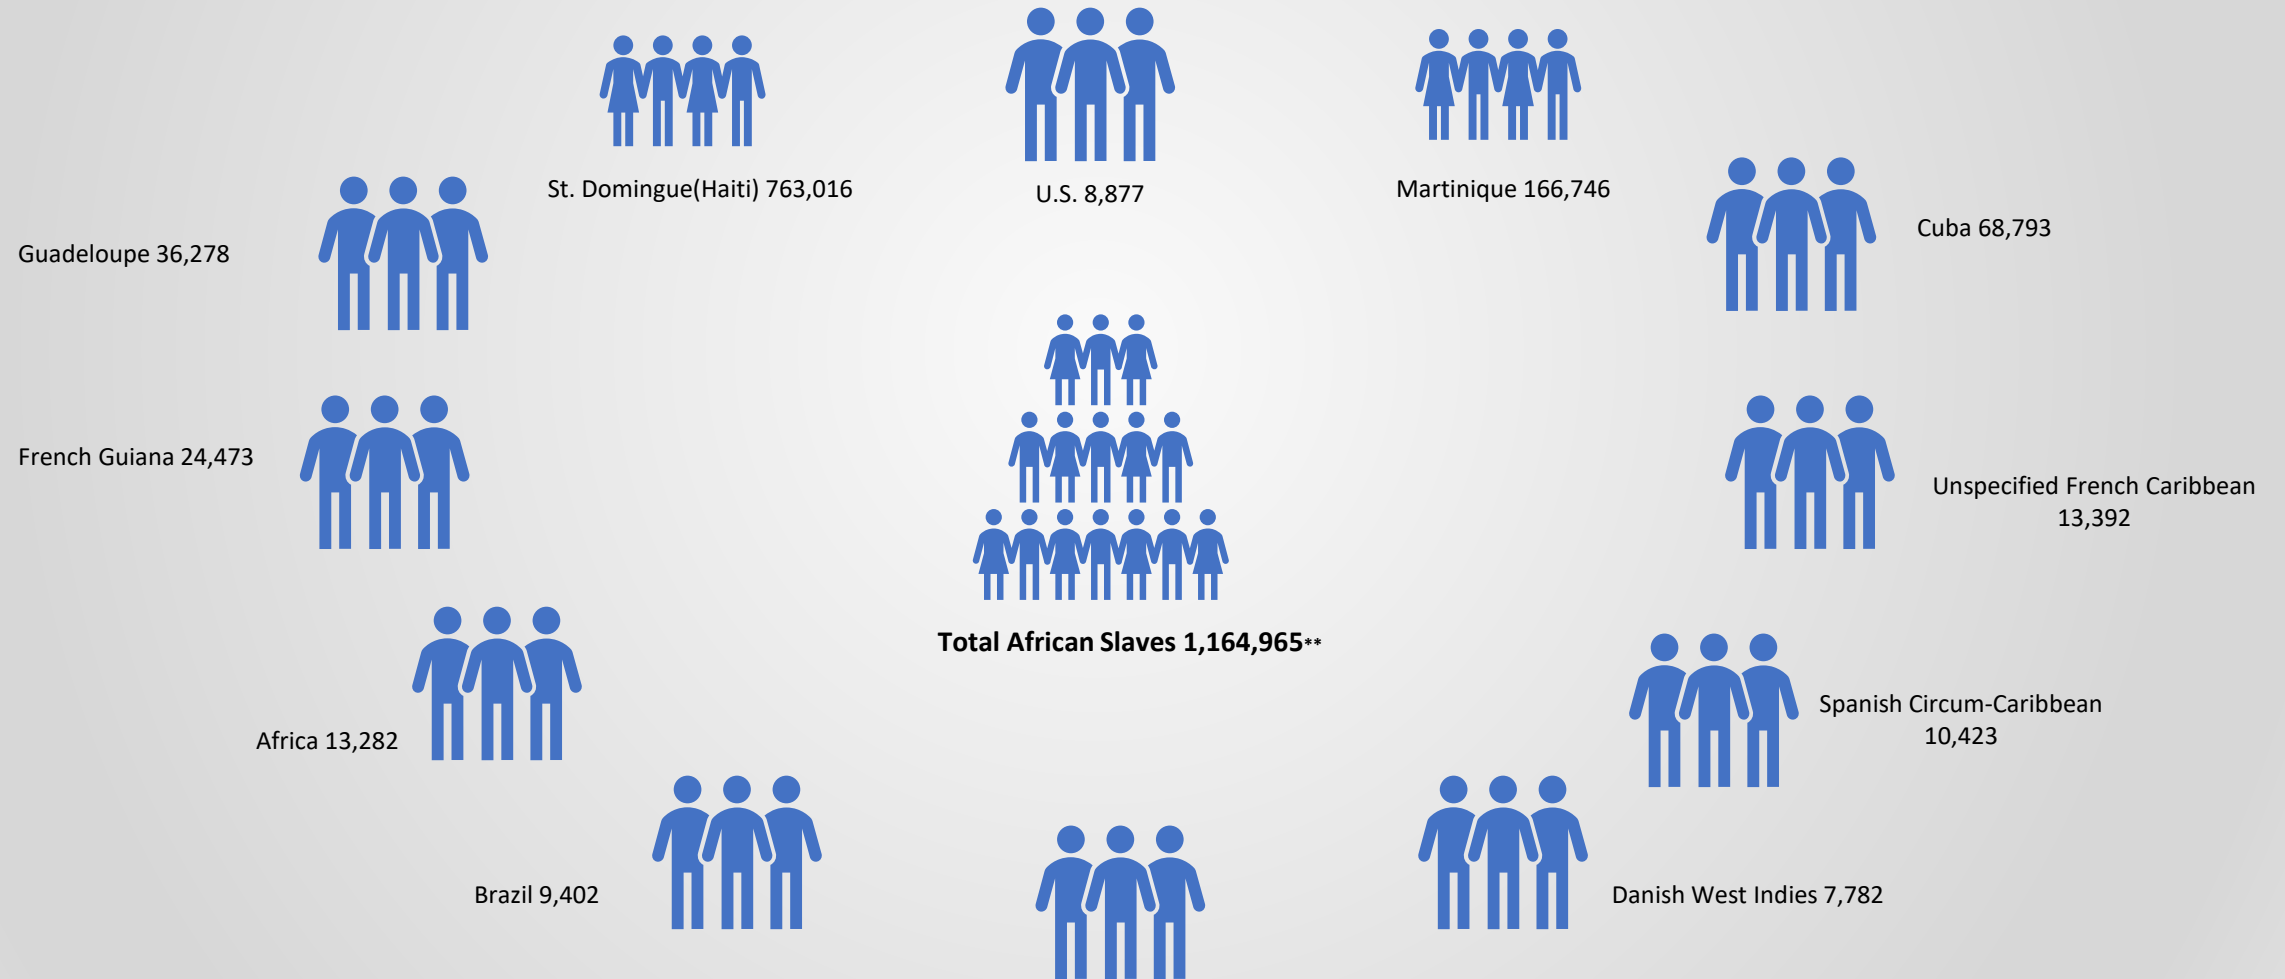

France's Slave Trafficking*

*Eltis, D. (2018) Emory University. <https://www.slavevoyages.org/assessment/estimates> (1501-1866)
**This Total Includes More Regions than the Top 12 Shown Here