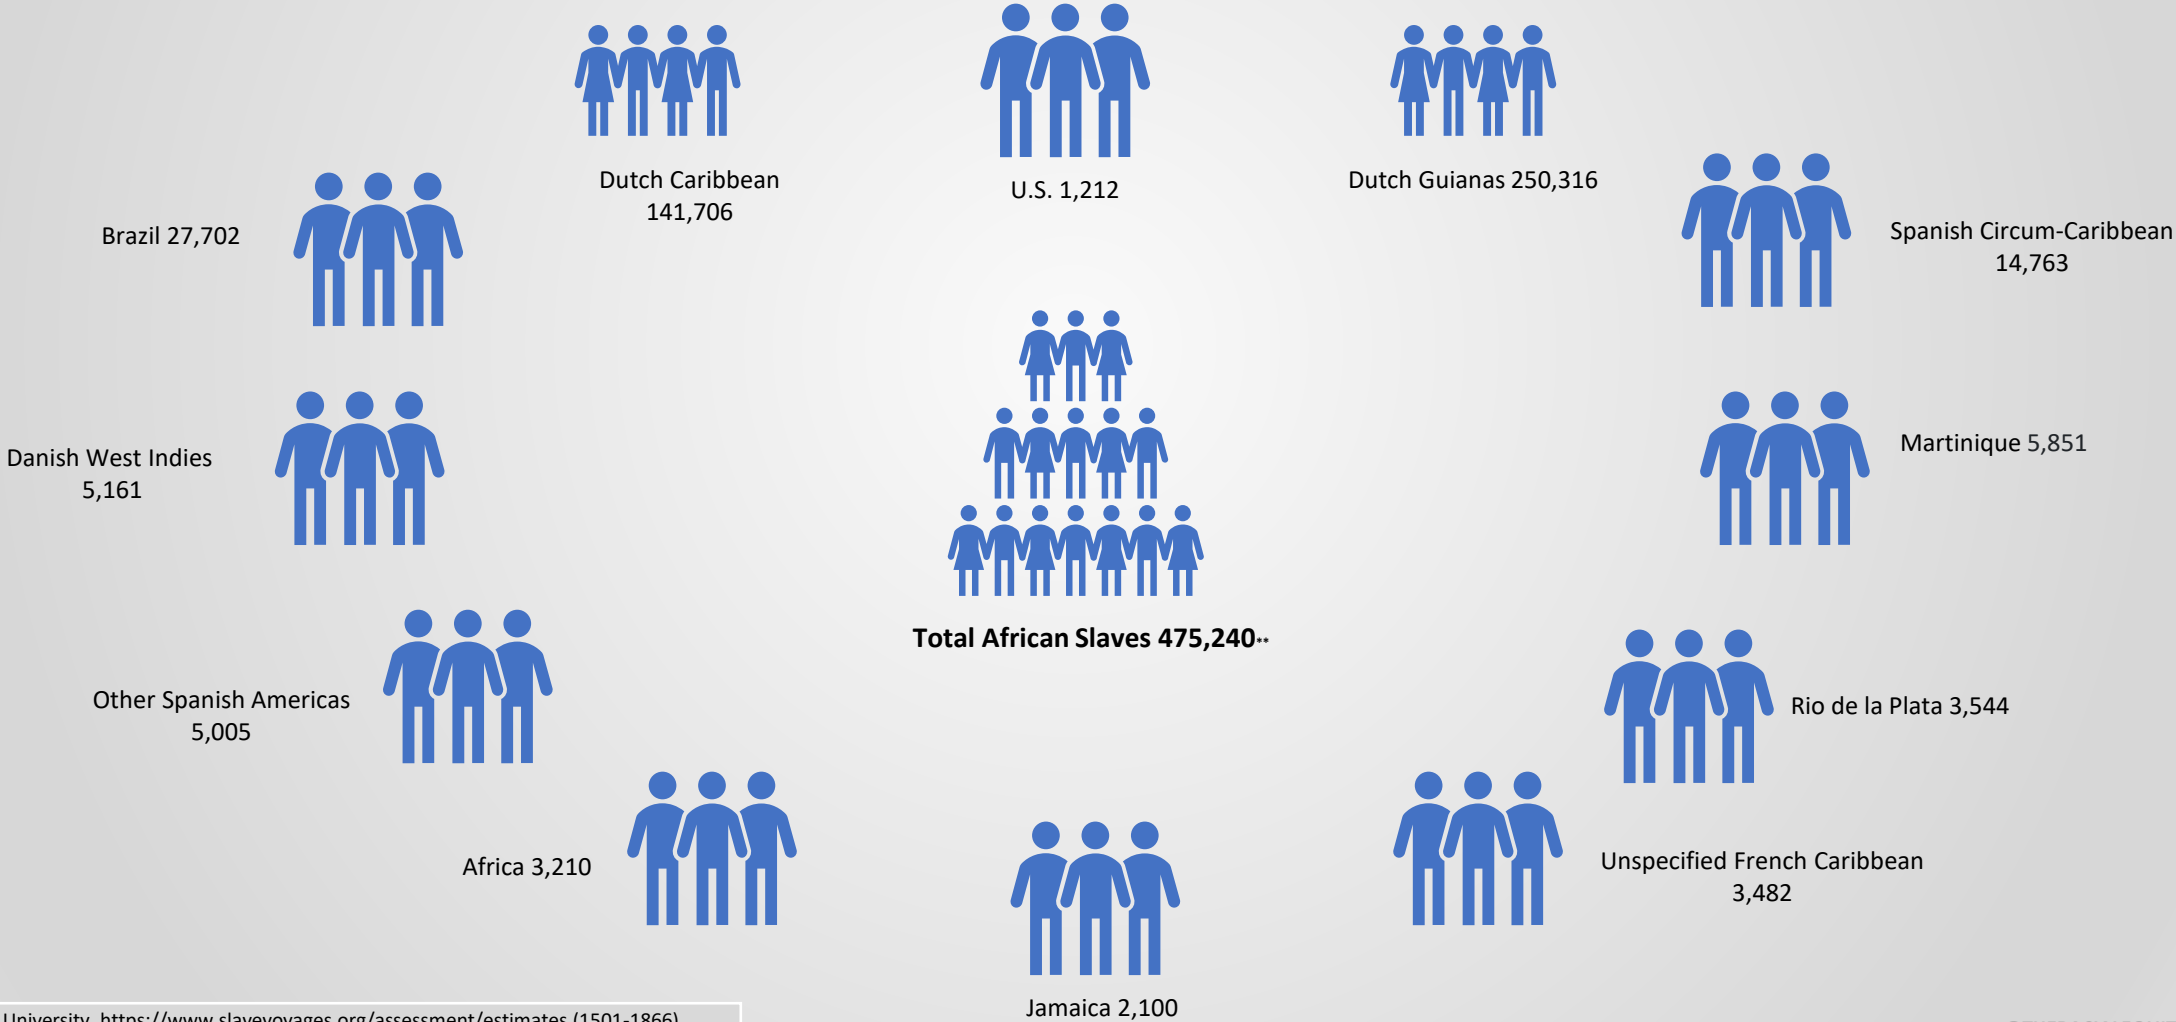

Netherland's Slave Trafficking*

*Ellis, D. (2018) Emory University. <https://www.slavevoyages.org/assessment/estimates> (1501-1866)
** This Total Includes More Regions than the Top 12 Shown Here