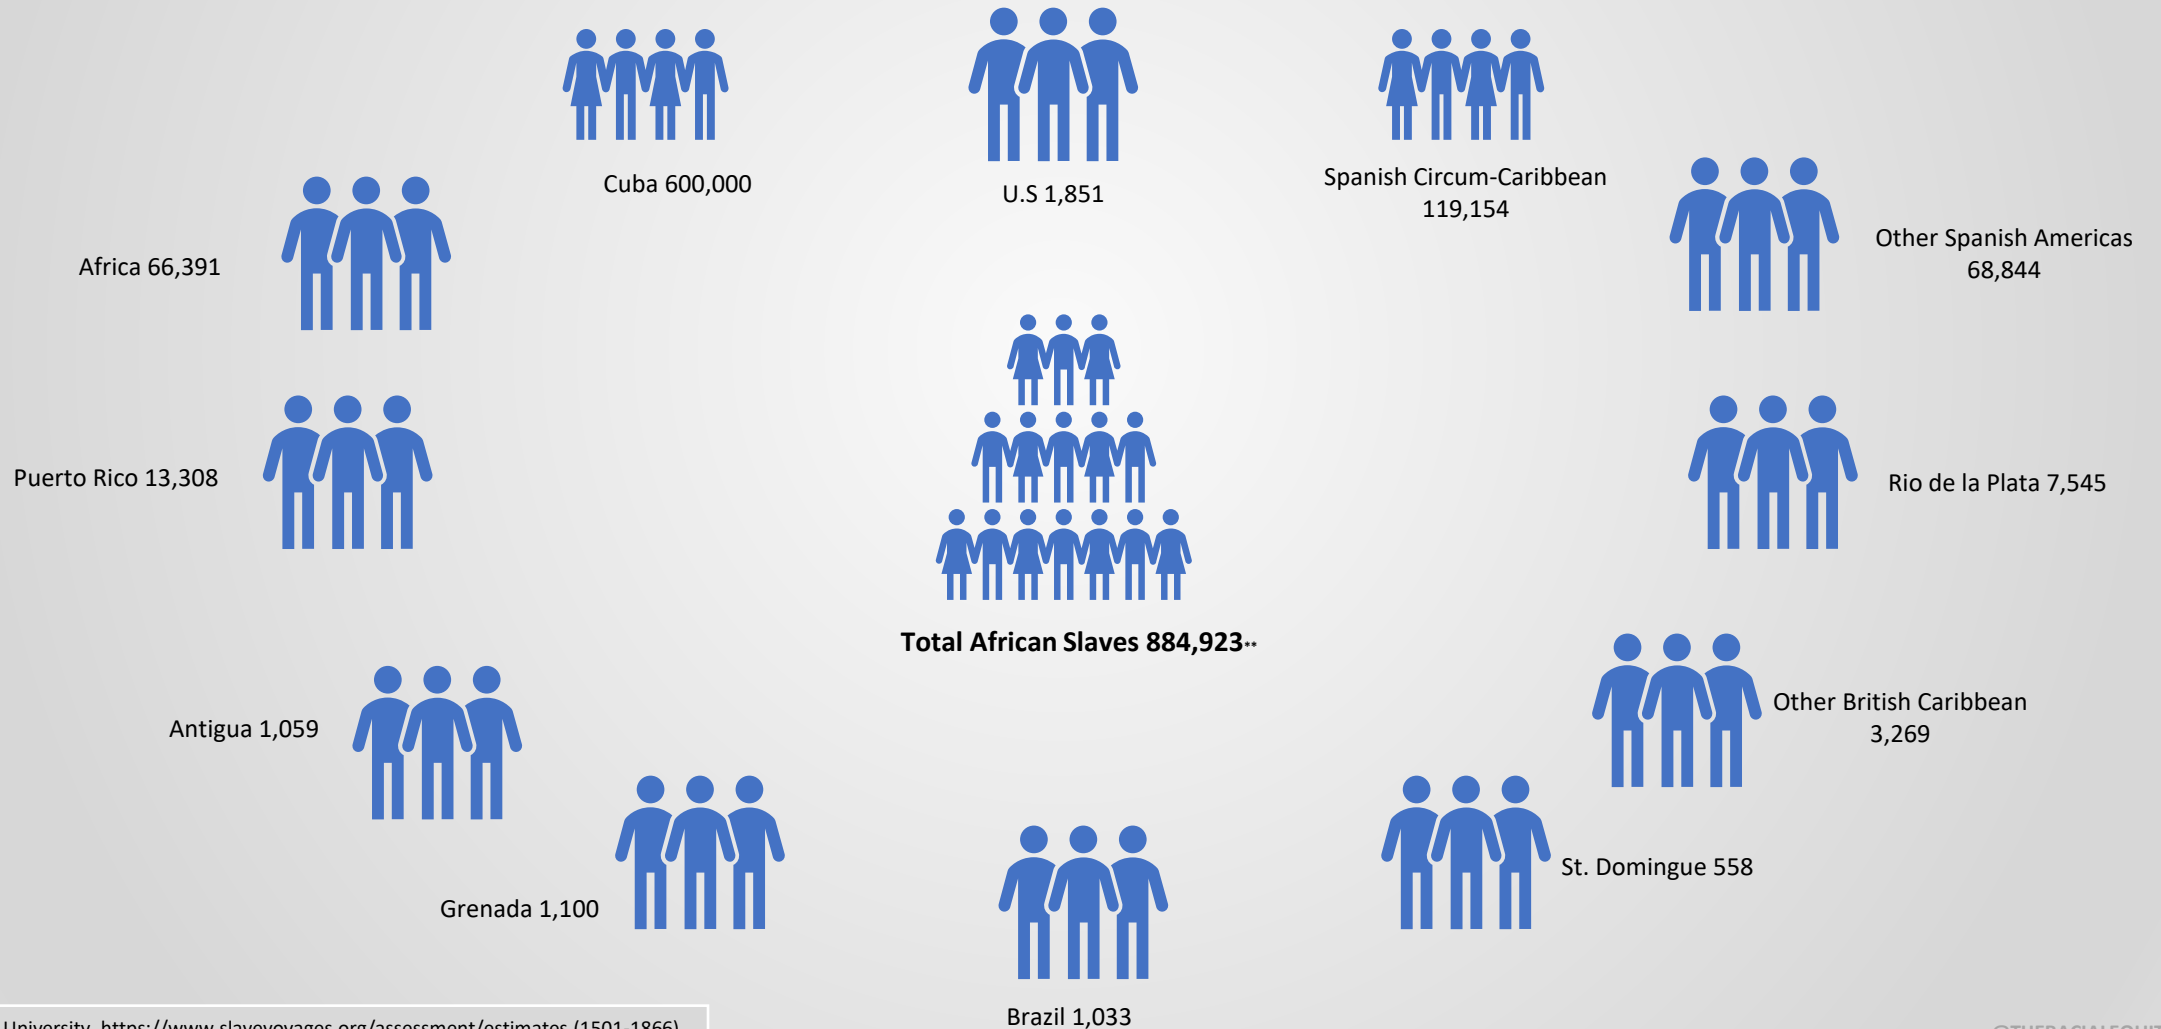

# Spain's Slave Trafficking\*

\*Ellis, D. (2018) Emory University. <https://www.slavevoyages.org/assessment/estimates> (1501-1866)

\*\*This Total Includes More Than The 12 Regions Shown Here